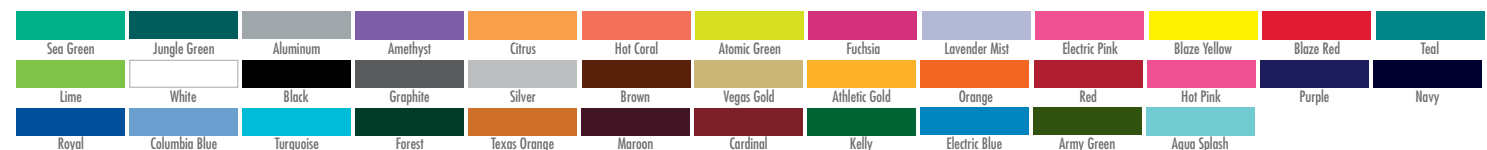

EASY TEAM ORDERING & FUNDRAISING

Call a sales rep **1.877.255.2785**
or visit gtmsportswear.com/webtools to learn more.