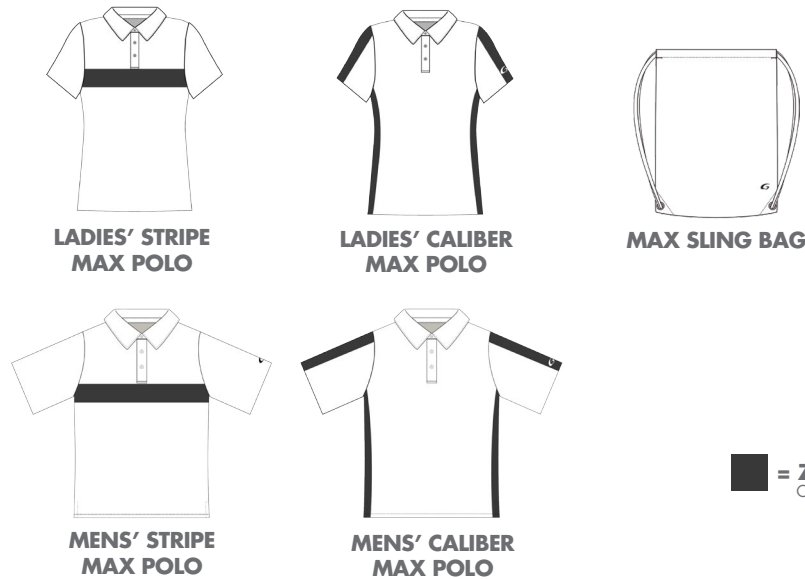

ULTRAFUSE™ MAX

TAKE YOUR TEAM IDENTITY TO THE MAX!

Designing gear that's exclusive to your team is easier than ever with UltraFuse Max. You pick patterns and colors to fill the zones each UltraFuse garment features.

STEP 1: CHOOSE YOUR PRODUCT

For Polo pricing, sizes, and information see pg 36. For Sling Bag price, size, and information see pg 49.

Choose Your Color
ZONE 1 = ☐

☒ = ZONE 2
Choose Your Pattern

STEP 2: PICK YOUR MAX PATTERN

After choosing your product, it's time to make your design. Choose which zones you'd like the pattern applied.