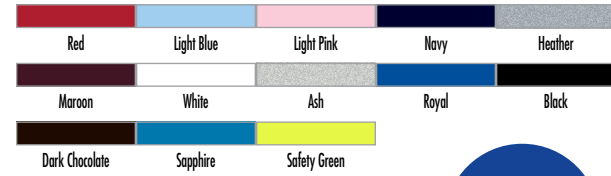

# TEES & SHORTS

**SHORT SLEEVE TEE WHITE \$5 COLOR \$6** (Blank)  
**LONG SLEEVE TEE WHITE \$9 COLOR \$10** (Blank)

**OVER 50  
COLORS  
AVAILABLE!**

Adult Short Sleeve: 11500TU  
 Ladies' Short Sleeve: 11500TL  
 Youth Short Sleeve: 11500TY  
 Short Sleeve Sizes: Adult S-5XL; Ladies' XS-3XL; Youth XS-XL