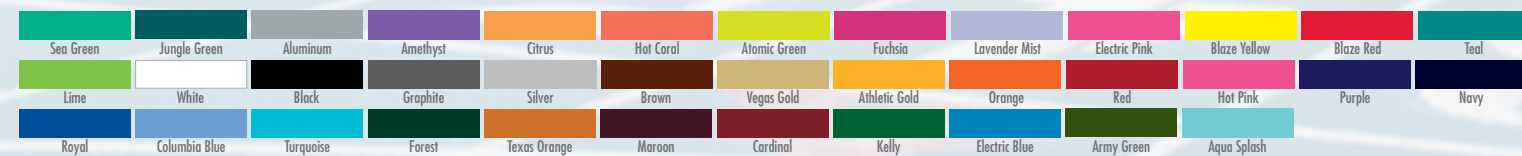

STEP 3: MAKE IT YOUR OWN WITH COLORS AND ART

After choosing your design, customize it with 37 color options. Get inspired by thousands of art design templates or submit your own custom art design.