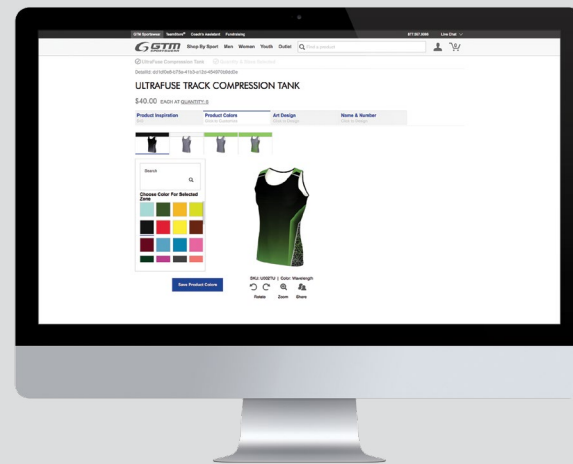

UF CHAOS®
SINGLET & SHORT
$70 PG 16

WANT TO SEE IT IN YOUR
TEAM COLORS?

Check out our new UltraFuse Design Tool:
gtmsportswear.com/ultrafuse