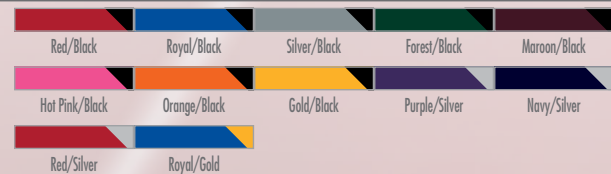

G PIVOT SLING BAG $9 (Blank)

1. Item: 4019NN Size: 13"x17 1/2"
2. 100% Polyester Coated Jacquard
   - Drawstring Closure
   - Imported

Pricing With GTM One-color Sport Grip Design:

Qty	1	2-6	7-11	12-23	24-35	36-71	72+
	$21.50	$17.50	$14.50	$13.50	$12.50	$12.25	$12.00