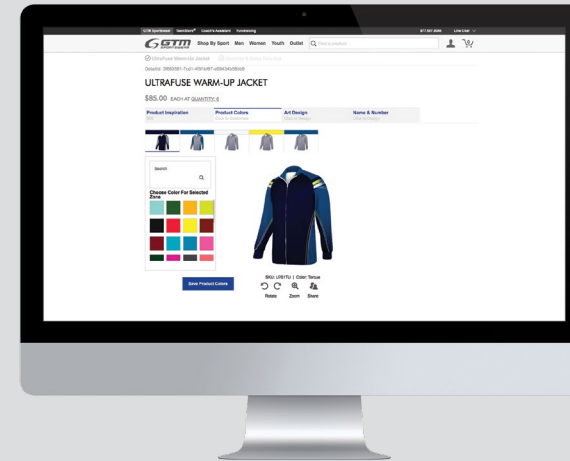

Check out our new UltraFuse Design Tool:
gtmsportswear.com/ultrafuse