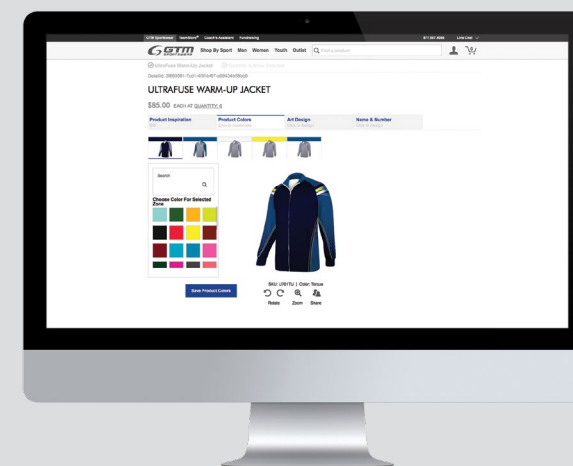

Check out our new UltraFuse Design Tool:
gtmsportswear.com/ultrafuse