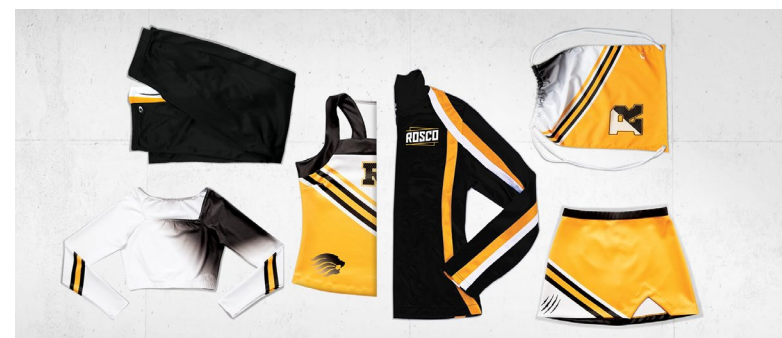

## BUY MORE, SAVE MORE!

SAVE \$50 ON \$250+

SAVE \$30 ON \$150+

SAVE \$40 ON \$200+

SAVE \$20 ON \$100+

Check out [gtmsportswear.com/cheerpackages](http://gtmsportswear.com/cheerpackages)

\*Each package must consist of at least four items and include a warm-up or uniform. At least one item must be embellished. Excludes outlet. Cannot be combined with other offers. Minimum quantity 6 packages. Offer expires 12.31.2015