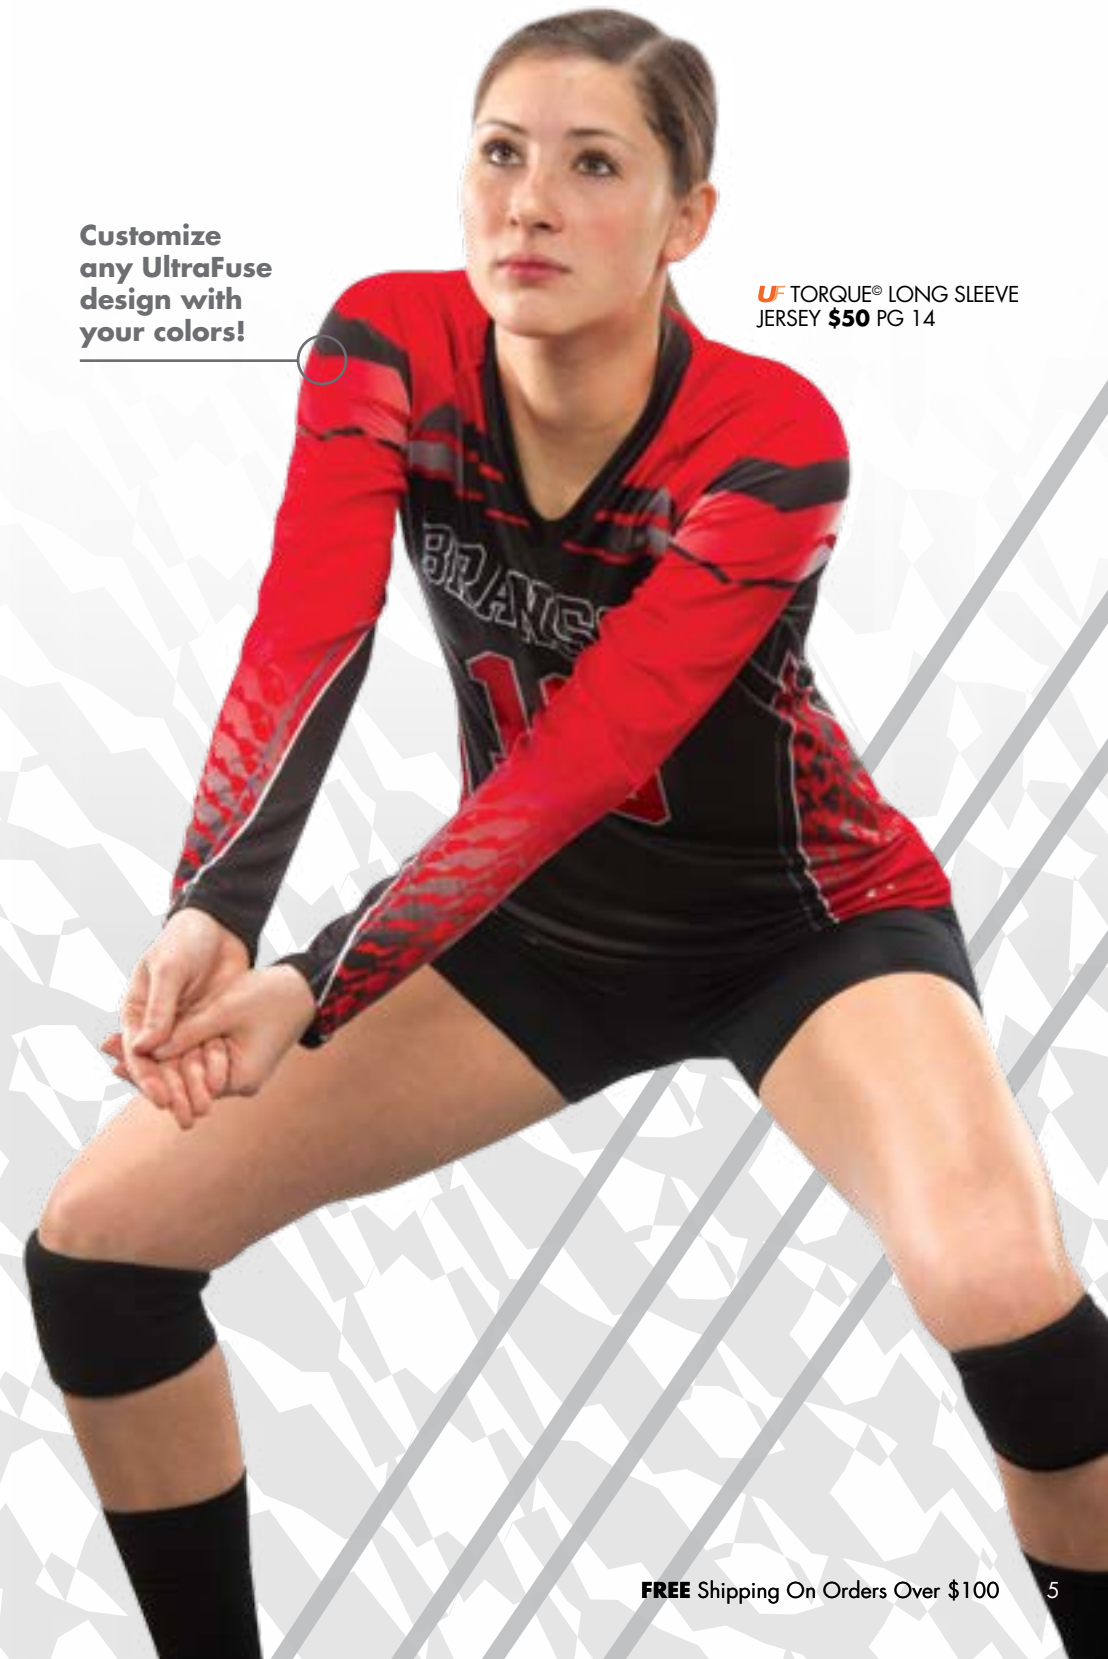

ULTRAFUSE™

GO BOLD OR KEEP IT SUBTLE

Choose from 37 colors to make it your own.
Apply your team color to each zone to make it a custom look.

Customize
any UltraFuse
design with
your colors!

UF TORQUE® LONG SLEEVE
JERSEY $50 PG 14