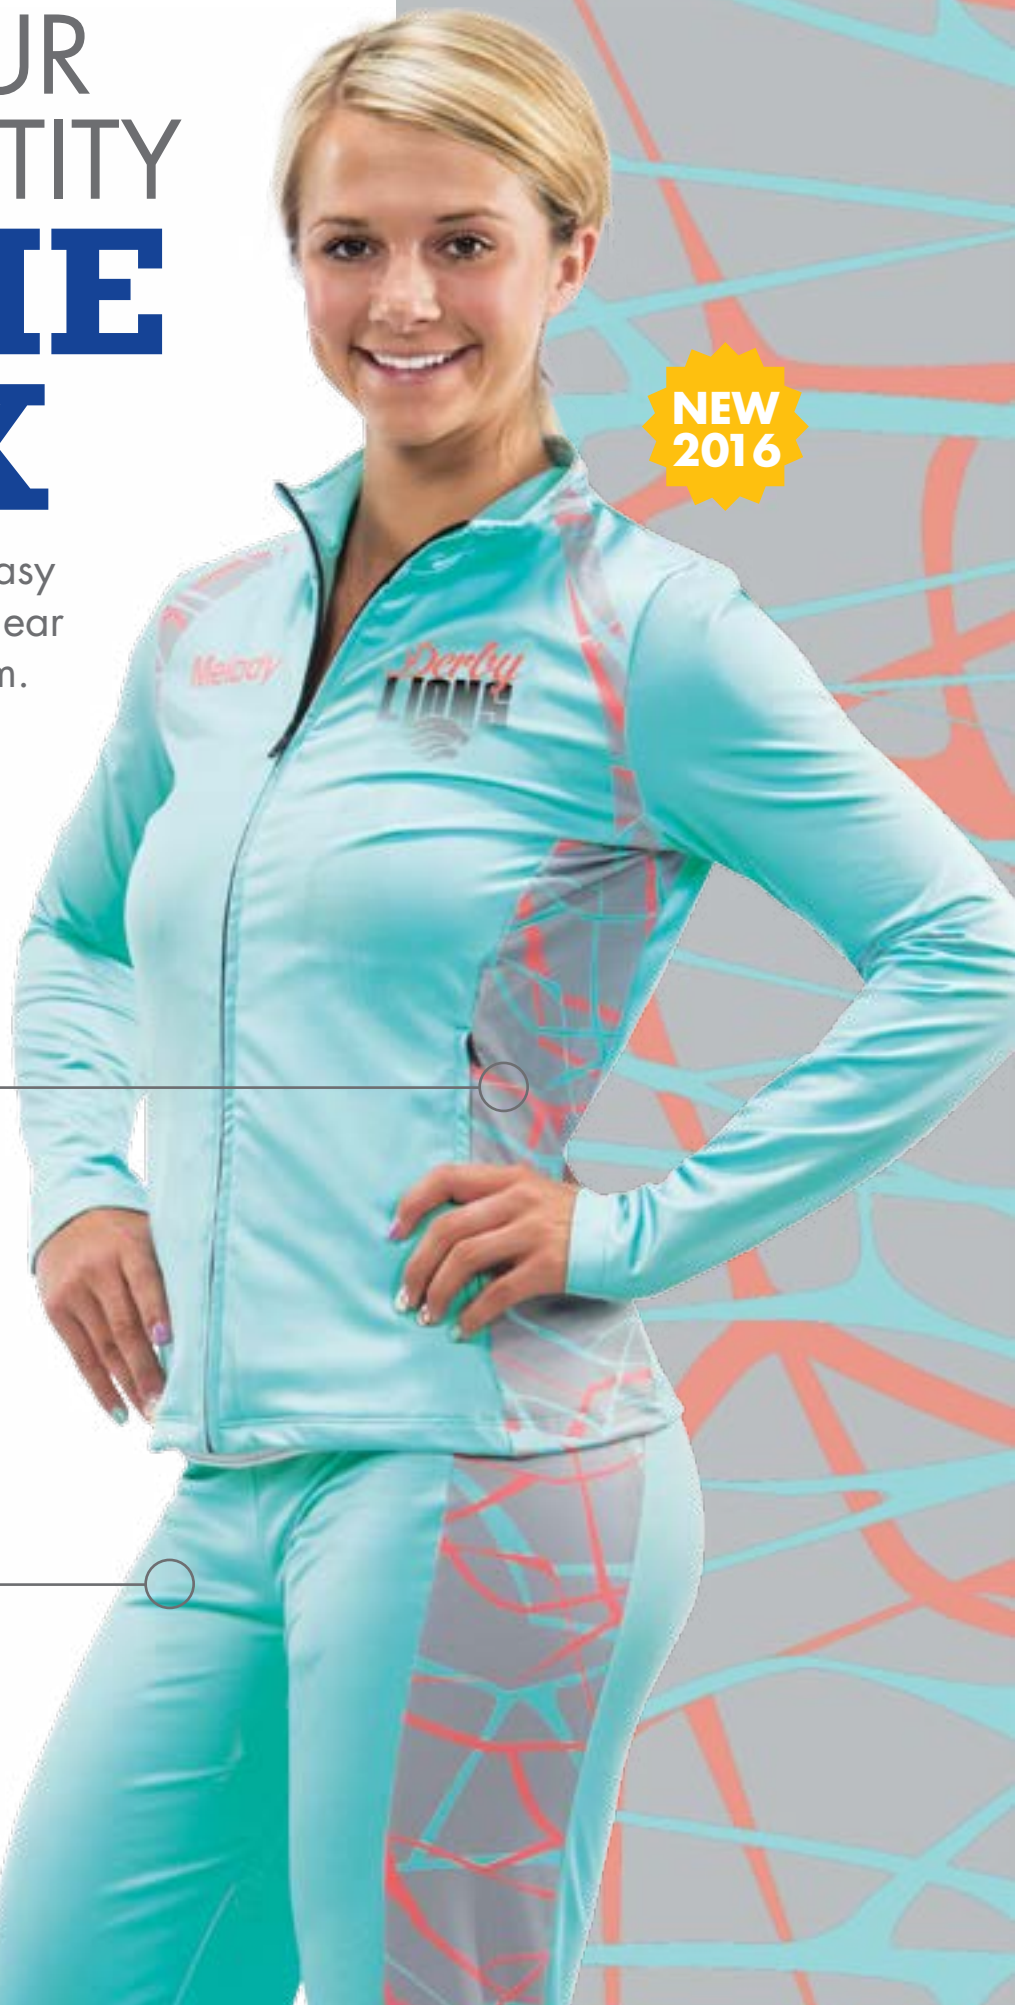

NEW 2016

1
Add Any UF Max Pattern To The Zones To Create Your Own Unique Look

2
Choose From 37 Colors To Make It Your Own

UF MAX WARM-UP I \$135

NEW ULTRAFUSE™ MAX

UltraFuse™ Max takes sublimation to the next level by letting you be the designer.