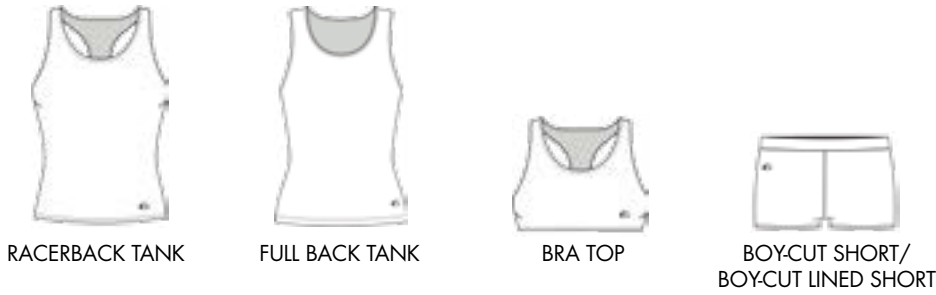

3 STEPS TO CREATE YOUR ULTRAFUSE™ LOOK

STEP 1: CHOOSE YOUR PRODUCT

UF PRACTICE WEAR

Racerback Tank $35: Ladies' U180TL; Girls' U180TG

Full Back Tank $32: Ladies' U182TL; Girls' U182TG

Bra Top $26: Ladies' U181TL; Girls' U181TG

Boy-Cut Short $25: Ladies' U100BL; Girls' U100BG

Boy-Cut Lined Short $28: Ladies' U101BL; Girls' U101BG

Sizes: Ladies' XS-2XL; Girls' XXS-L

Inseam: Ladies' 2.75"

- Polyester/Spandex
- G2M® Moisture Management Technology
- Made In U.S.A. & Imported