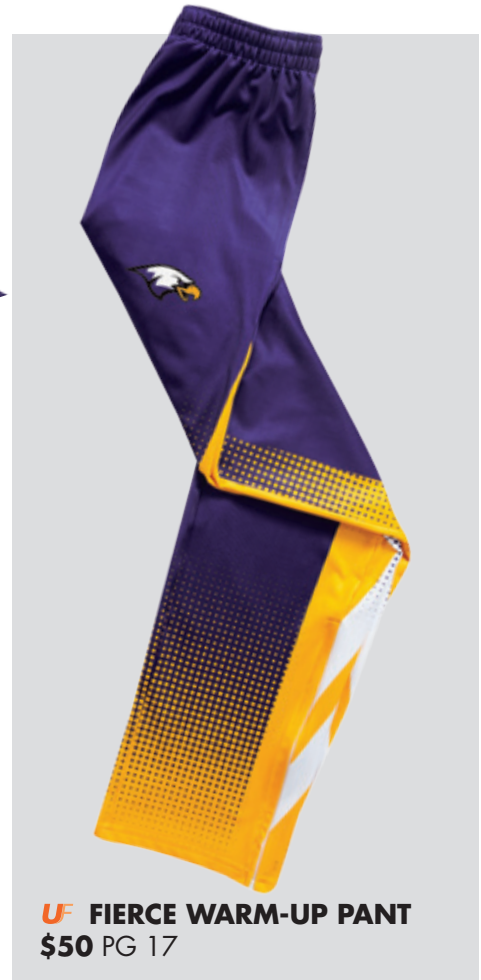

UF ECLIPSE SHORT $30 PG 40

UF FIERCE WARM-UP PANT
$50 PG 17