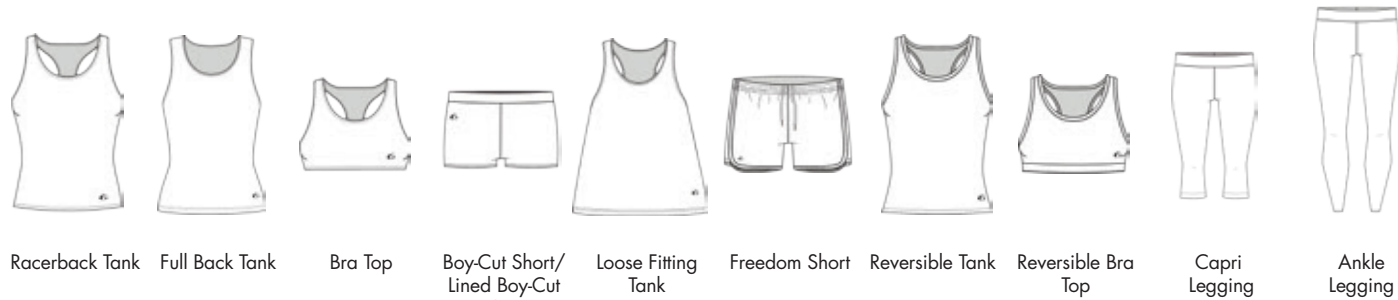

- 100% Polyester
- G2M® Moisture Management Technology
- Imported

Minimum Quantity 6 On Initial Order. Order Ships Within 5-7 Weeks After Art And Credit Approval. Call Your Style Consultant For Pricing Under Quantity 12 And Specific Delivery Date. Upcharges: 2XL-S2

UF CAPRI LEGGING $40

UF ANKLE LEGGING $50

Capri Legging: Ladies' U187BL; Girls' U187BG
Ankle Legging: Ladies' U188BL; Girls' U188BG
Sizes: Ladies' XS-2XL; Girls' XXS-L

- SpiritFlex™ (Polyester/Spandex)
- G2M® Moisture Management Technology
- Imported

Minimum Quantity 6 On Initial Order. Order Ships Within 5-7 Weeks After Art And Credit Approval. Call Your Style Consultant For Pricing Under Quantity 12 And Specific Delivery Date. Upcharges: 2XL-S2

UF FREEDOM SHORT $31

Item: Ladies' U189BL; Girls' U189BG
Size: Ladies' XS-2XL; Girls' XXS-L

- 100% Micro-Poly Shell
- Inner Brief Liner (100% Polyester)
- Imported

UF REVERSIBLE TANK $48

UF REVERSIBLE BRA TOP $38

Reversible Tank: Ladies' U184TL; Girls' U184TG
Reversible Bra Top: Ladies' U185TL; Girls' U185TG
Size: Ladies' XS-2XL; Girls' XXS-L

- Polyester/Spandex
- G2M® Moisture Management Technology
- Imported

Minimum Quantity 6 On Initial Order. Order Ships Within 5-7 Weeks After Art And Credit Approval. Call Your Style Consultant For Pricing Under Quantity 12 And Specific Delivery Date. Upcharges: 2XL-S2

See Our Full Selection At

gtmgymnastics.com