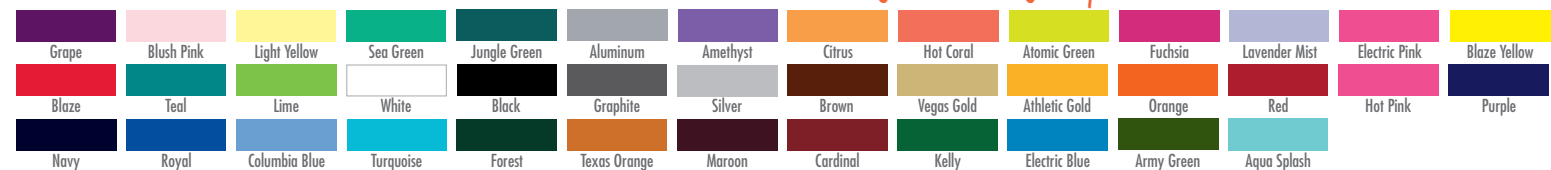

3

Check out our Ultrafuse Design Tool at: gtmsportswear.com/ultrafuse