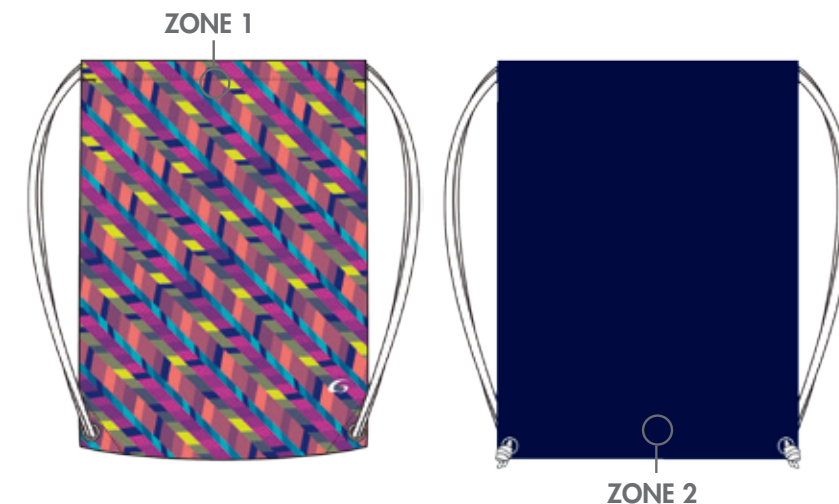

2 PICK YOUR PATTERNS