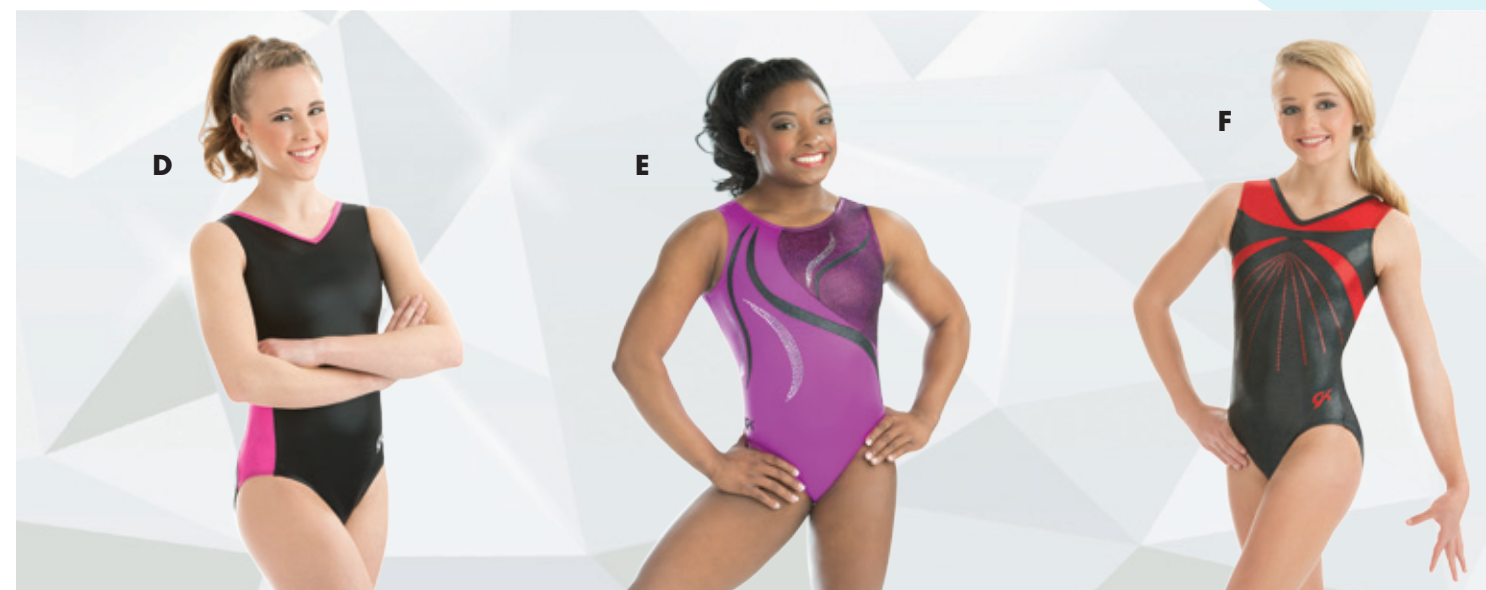

Item: Ladies' 46101TL; Girls' 46101TG
Sizes: Ladies' XS-XL; Girls' XS-L

• Imported

A. ENDURING FREEDOM TANK LEOTARD $65

Item: Ladies' 46104TL; Girls' 46104TG
Sizes: Ladies' XS-XL; Girls' XS-L

• Imported

D. MYSTIQUE V-BACK TANK LEOTARD $45

Item: Ladies' 46106TL; Girls' 46106TG
Sizes: Ladies' XS-XL; Girls' XS-L

• Imported

B. WATERMELON CRUSH TANK LEOTARD $55

Item: Ladies' 46103TL; Girls' 46103TG
Sizes: Ladies' XS-XL; Girls' XS-L

• Imported

E. SANGRIA MIST TANK LEOTARD $70

Item: Ladies' 46105TL; Girls' 46105TG
Sizes: Ladies' XS-XL; Girls' XS-L

• Imported

C. MYSTIQUE MESH RACERBACK TANK LEOTARD $45

Item: Ladies' 46107TL; Girls' 46107TG
Sizes: Ladies' XS-XL; Girls' XS-L

• Imported

F. RED RADIANCE TANK LEOTARD $60

Item: Ladies' 46102TL; Girls' 46102TG
Sizes: Ladies' XS-XL; Girls' XS-L

• Imported