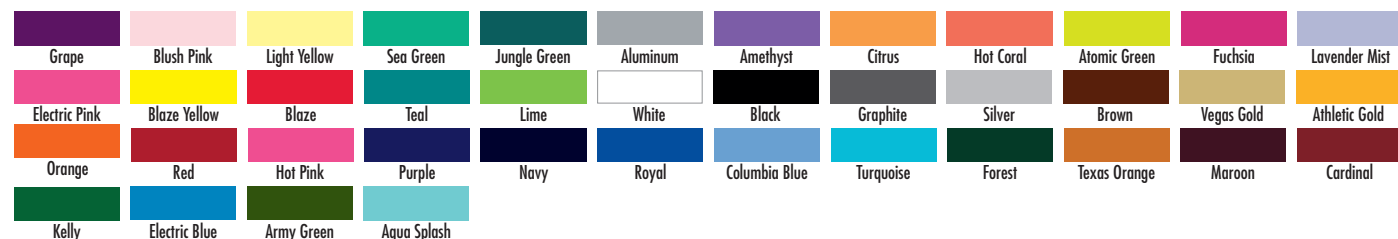

3 MAKE IT YOUR OWN WITH COLORS & ART

After choosing your design, customize it with over 40 color options. Get inspired by thousands of art design templates or submit your own custom art design.

ULTRAFUSE™ MAX 3 STEPS TO CREATE YOUR ULTRAFUSE™ LOOK

Design gear that's unique to your team with UltraFuse Max. Each UltraFuse garment features zones, and you get to pick which patterns and colors will fill those zones.

1 CHOOSE YOUR PRODUCT

UF MAX SLING BAG $20

Item: U400NN Size: 19.5" X 14.5"

1. 100% Polyester
   - Made In U.S.A. & Imported
2. Minimum Quantity 6 On Initial Order. Order Ships Within 5-7 Weeks After Art And Credit Approval.
   Call Your Style Consultant For Specific Delivery Date

Call a Style Consultant to help you
create a unique team look.

1.877.257.3078