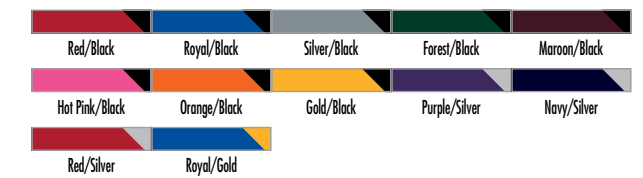

D. PIVOT SLING BAG $9 (Blank)