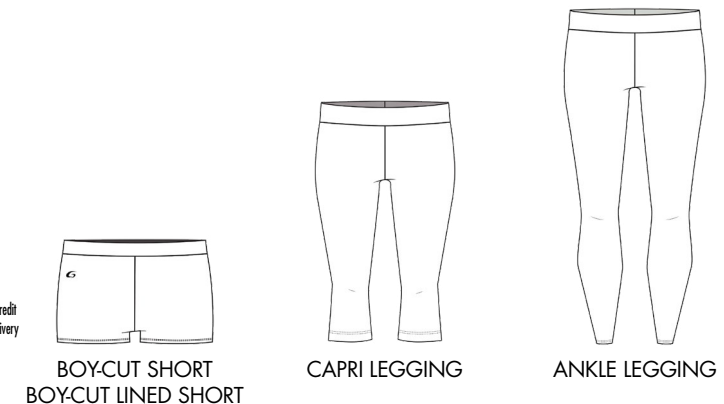

Sizes: Ladies' XS-2XL; Girls' XXS-L

- SpiritFlex™ (Polyester/Spandex)
- Made In U.S.A. & Imported

Minimum Quantity 6 On Initial Order. Order Ships Within 5-7 Weeks After Art And Credit Approval. Call Your Style Consultant For Pricing Under Quantity 12 And Specific Delivery Date. Upcharges: 2XL-52