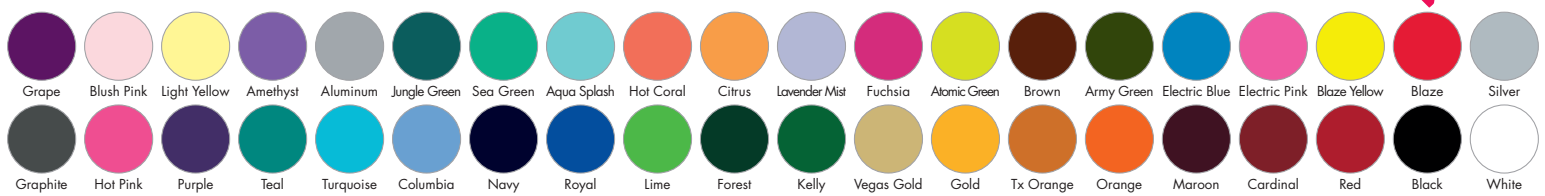

Men's Tee- C100TU

Coming Soon!

V-Notch Skirt **\$28**

Side Slit Skirt **\$28**

Crop Top- C100AL

FIND YOUR SQUAD'S COLORS HERE

Choose your school colors for a custom look that will WOW the crowd.

2

Shell 1- A01 Shell 2- A02 Shell 3- A03 Shell 4- A04 Shell 5- A05

Men's Tee- C100TU

Coming Soon!

V-Notch Skirt

Side Slit Skirt

Crop Top- C100AL

40 exclusive colors!

3