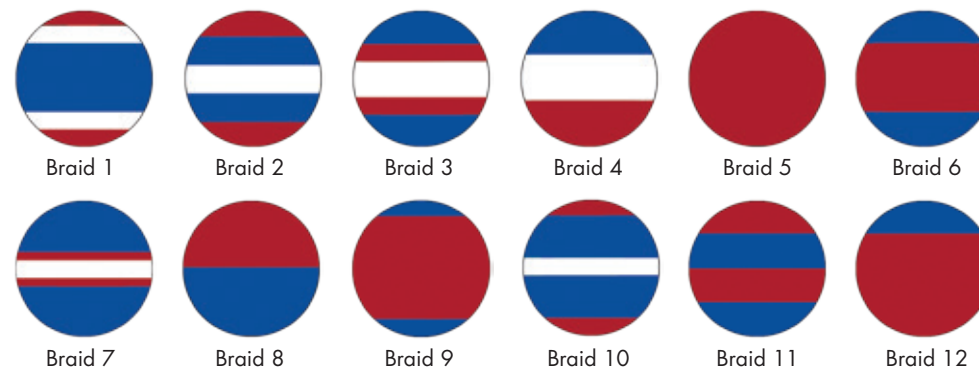

CUSTOM BRAIDS YOU DESIGN

Choose your braid by blending bold colors and patterns.

12 ground-breaking braids

Ask about braids with a pattern!