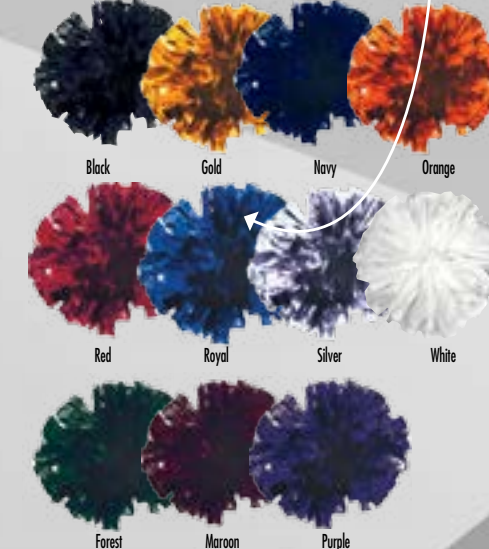

NEW 4" YOUTH POMMS $5

Item: P225NN   Sizes: 4"

- 450 Streamers
- Finger Grip & Wristband
- Imported
- 3/4" Streamers
- Waterproof