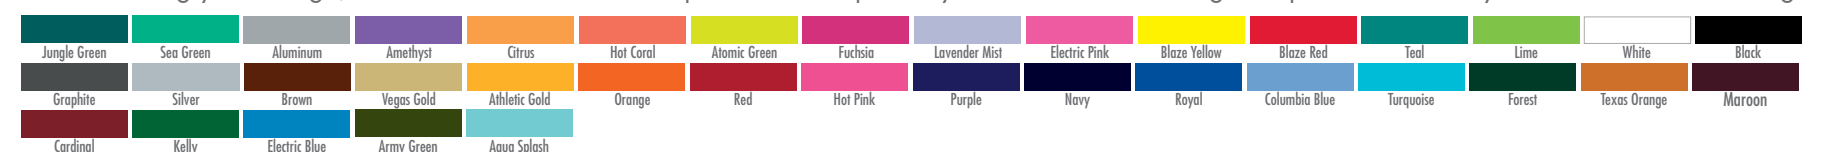

Custom art available, call for pricing and details. 37