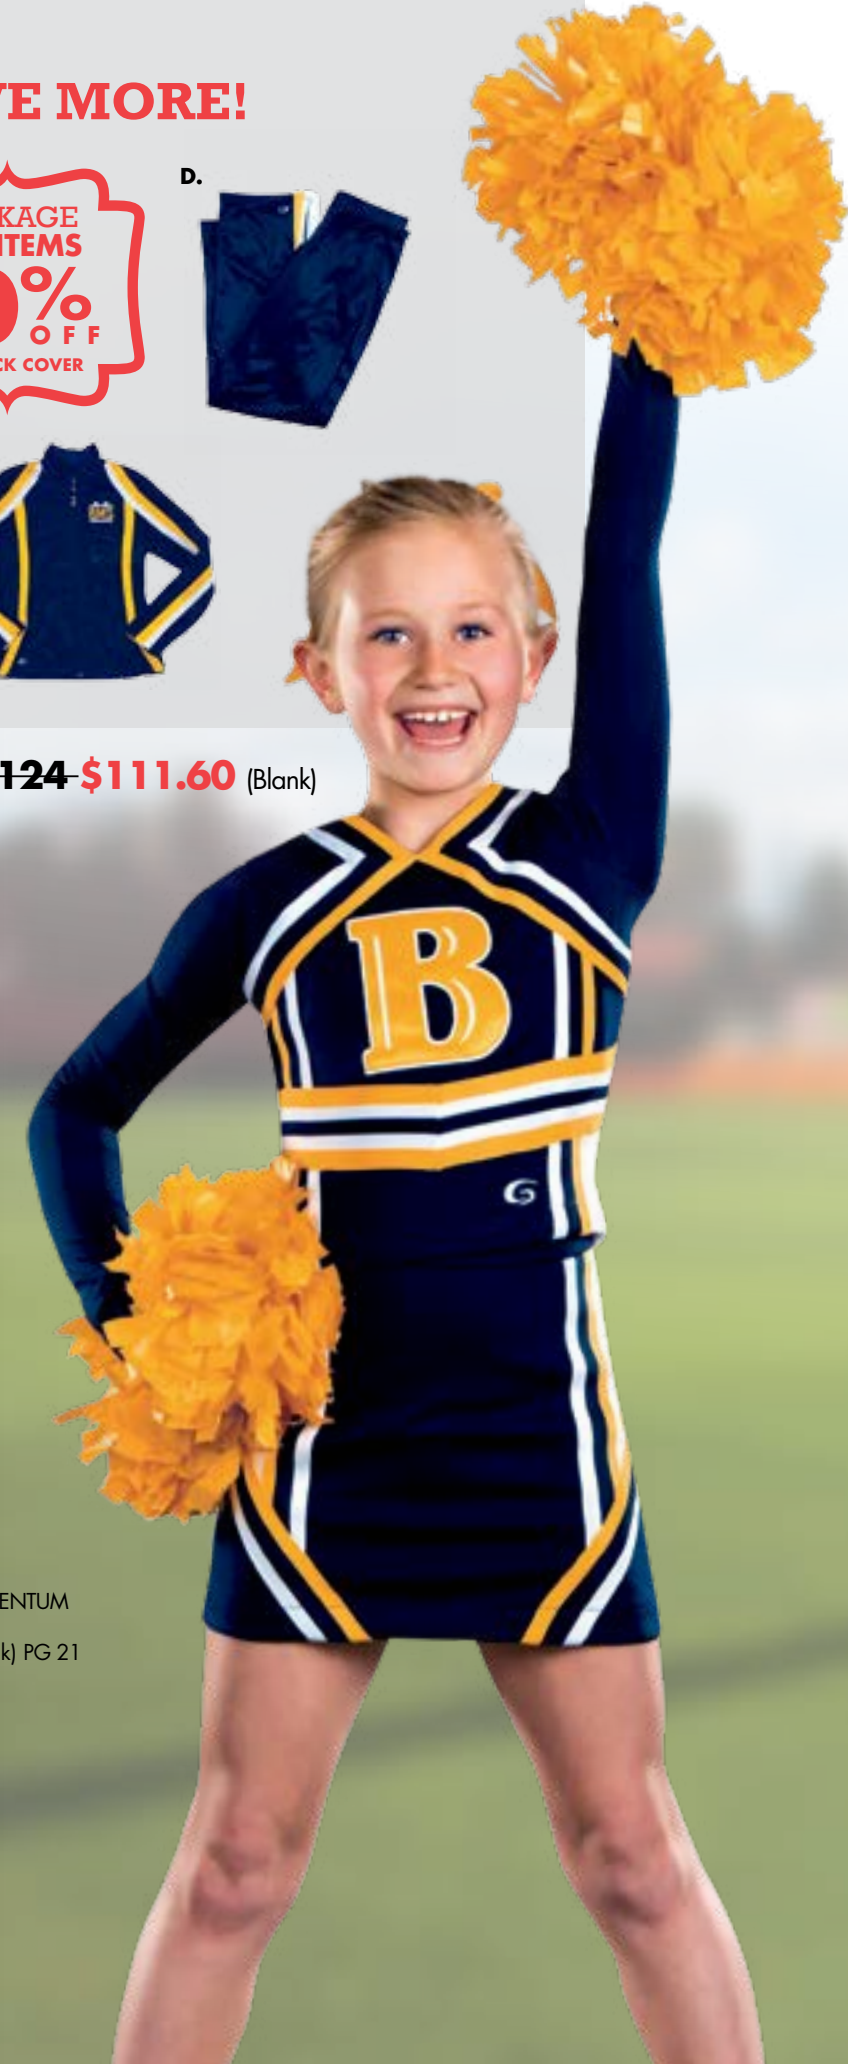

**BUY MORE, SAVE MORE!**

**PACKAGE**  
3-4 ITEMS  
**10% OFF**  
SEE BACK COVER

**MOMENTUM PACKAGE \$124 \$111.60** (Blank)  
WITH ART SHOWN \$133.20 QTY 12

- A. **MOMENTUM SHELL \$31** (Blank) PG 21
- B. **MOMENTUM SKIRT \$28** (Blank) PG 21
- C. **TRIUMPH JACKET \$35** (Blank) PG 48
- D. **TRIUMPH PANT \$30** (Blank) PG 48