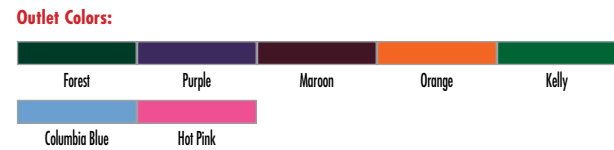

Item: Ladies' 1050BL; Girls' 1050BG
Sizes: Ladies' S-2XL; Girls' XXS-L
• Polyester/Spandex • Imported