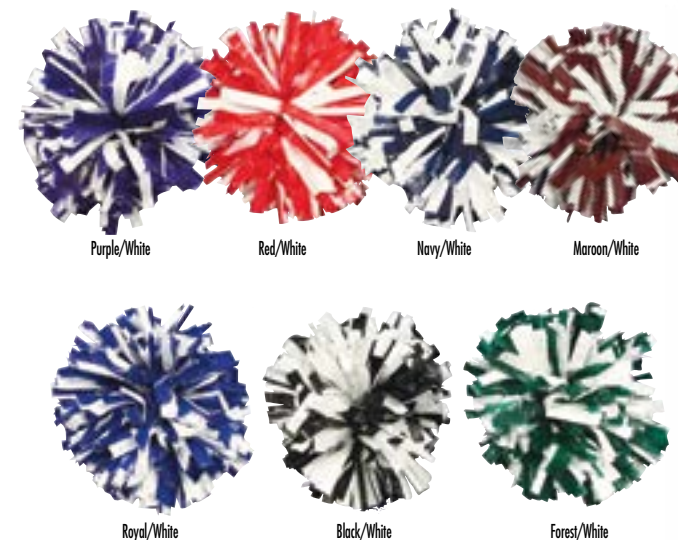

TWO-COLOR PLASTIC POMMS $8 EACH

Item: P100NN   Size: 6"

- 1,000 Streamers
- Baton Handle
- 3/4" Streamers
- Delivered Semi-Fluffed
- Waterproof
- Imported