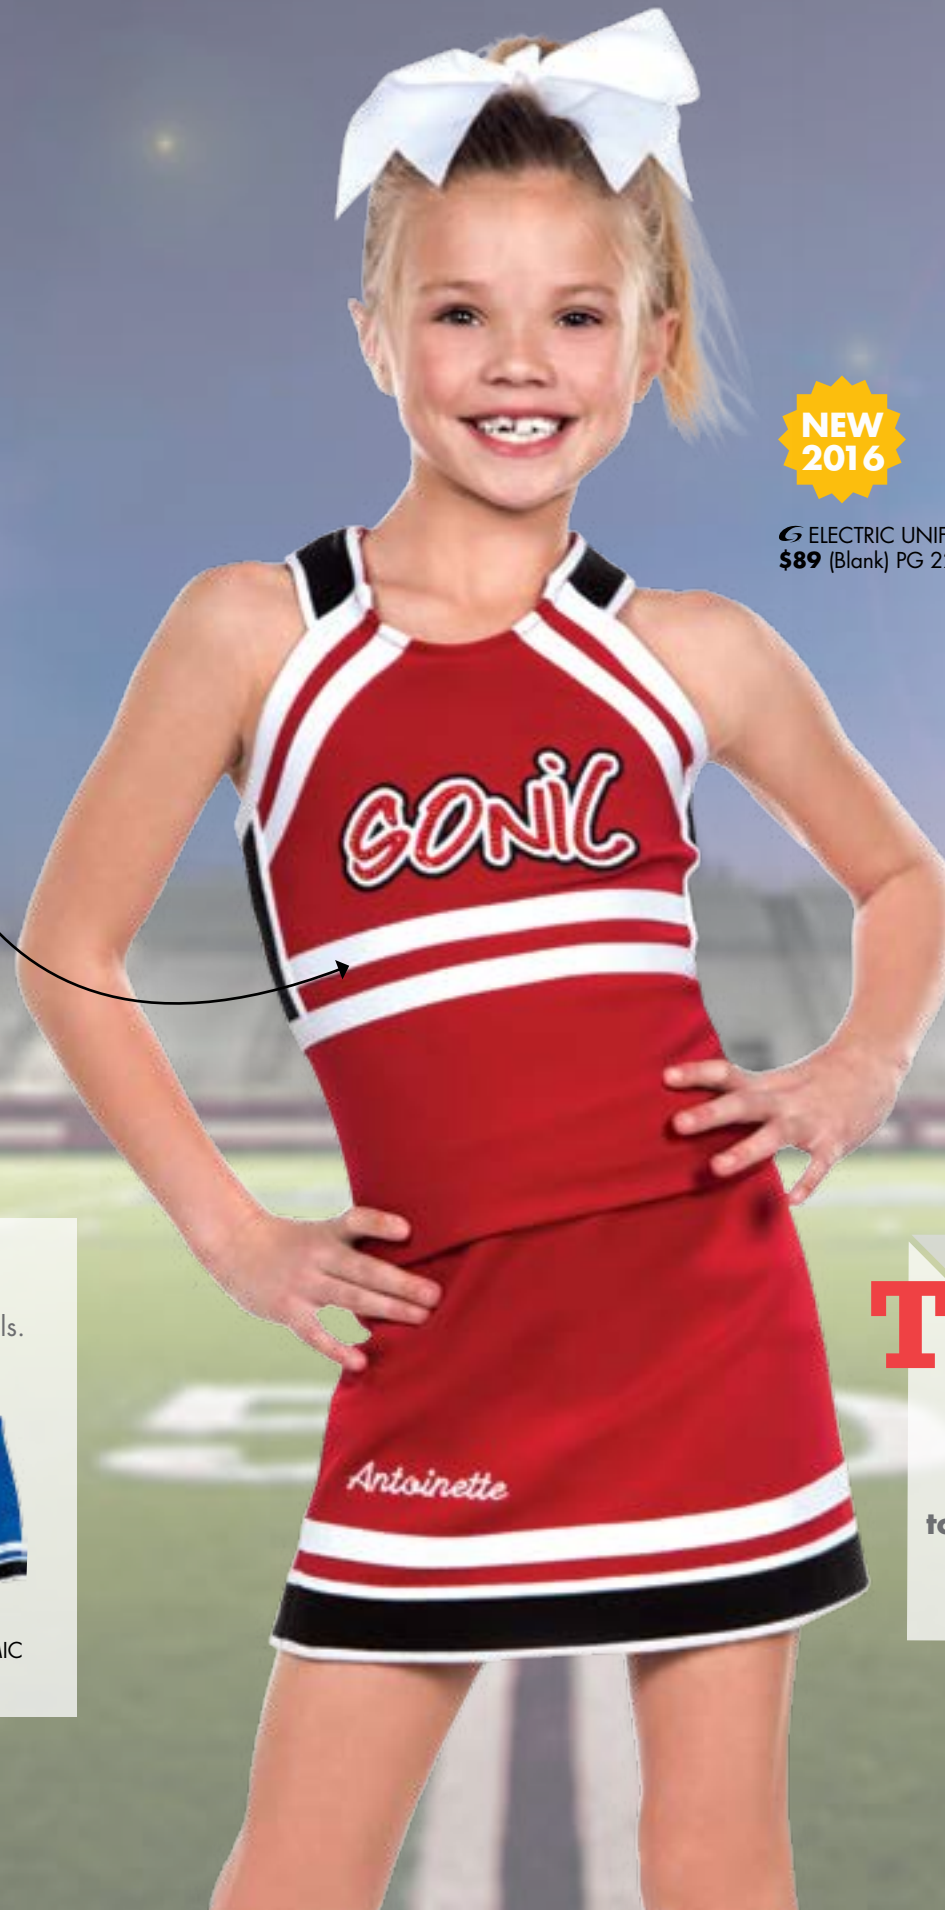

MIX & MATCH

Create two uniforms by pairing your skirt with two different shells.

TRY IT!

You've got to try it to believe it.
Call 1.877.256.0901 to speak with your style consultant to get your **FREE** sample today!