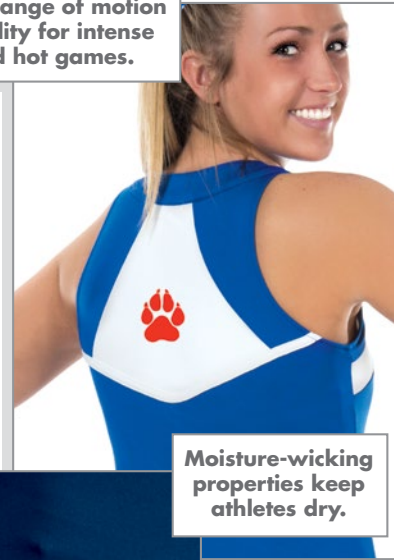

Moisture-wicking properties keep athletes dry.