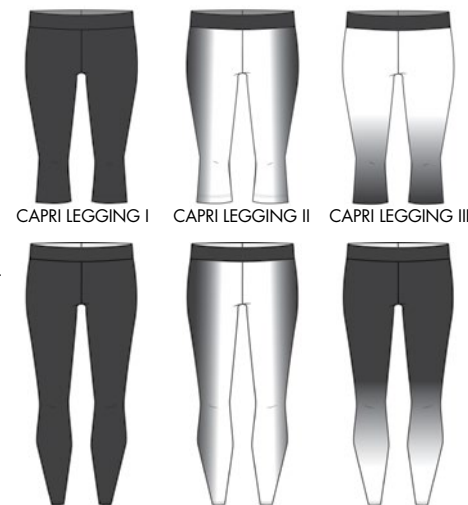

UF MAX CAPRI LEGGING $40

UF MAX ANKLE LEGGING $50

Capri Legging: Ladies' U187BL; Girls' U187BG
Ankle Legging: Ladies' U188BL; Girls' U188BG
Sizes: Ladies' XS-2XL; Girls' XXS-L

- SpiritFlex™ (Polyester/Spandex)
- G2M® Moisture Management Technology
- Made In U.S.A. & Imported

Minimum Quantity 6 On Initial Order. Order Ships Within 5-7 Weeks After Art And Credit Approval. Call Your Style Consultant For Pricing Under Quantity 12 And Specific Delivery Date. Upcharges: 2XL=$2

ANKLE LEGGING I ANKLE LEGGING II ANKLE LEGGING III