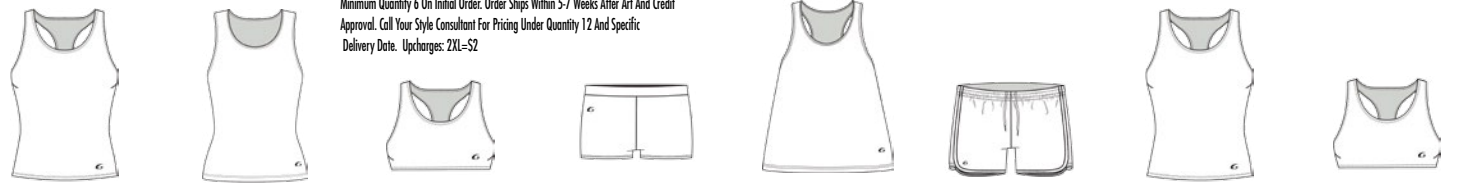

3 STEPS TO CREATE YOUR ULTRAFUSE™ LOOK

See Our Full Selection At
gtmcheer.com

STEP 1: CHOOSE YOUR PRODUCT

UF PRACTICE WEAR

Racerback Tank $35: Ladies' U180TL; Girls' U180TG
Full Back Tank $32: Ladies' U182TL; Girls' U182TG
Bra Top $26: Ladies' U181TL; Girls' U181TG
Boy-cut Short $25: Ladies' U100BL; Girls' U100BG
Boy-cut Lined Short $28: Ladies' U101BL; Girls' U101BG
Sizes: Ladies' XS-2XL; Girls' XXS-L
Inseam: Ladies' 2.75"

- Polyester/Spandex
- G2M® Moisture Management Technology
- Made In U.S.A. & Imported

UF LOOSE FITTING TANK $28

Item: Ladies' U183TL; Girls' U183TG
Size: Ladies' XS-2XL; Girls' XXS-L

- 100% Polyester
- G2M® Moisture Management Technology
- Made In U.S.A. & Imported

UF FREEDOM SHORT $31

Item: Ladies' U189BL; Girls' U189BG
Size: Ladies' XS-2XL; Girls' XXS-L

- 100% Micro-Poly Shell
- Inner Brief Liner (100% Polyester)
- Made In U.S.A. & Imported

UF REVERSIBLE TANK $48

Item: Ladies' U184TL; Girls' U184TG
Size: Ladies' XS-2XL; Girls' XXS-L

- Polyester/Spandex
- G2M® Moisture Management Technology
- Made In U.S.A. & Imported

UF REVERSIBLE BRA TOP $38

Item: Ladies' U185TL; Girls' U185TG
Size: Ladies' XS-2XL; Girls' XXS-L

- Polyester/Spandex
- G2M® Moisture Management Technology
- Made In U.S.A. & Imported

RACERBACK TANK   FULL BACK TANK   BRA TOP   BOY-CUT SHORT/BOY-CUT LINED SHORT   LOOSE FITTING TANK   FREEDOM SHORT   REVERSIBLE TANK   REVERSIBLE BRA TOP

STEP 2: PICK YOUR DESIGN

LIVE WIRE

KALEIDOSCOPE®

MOTION®