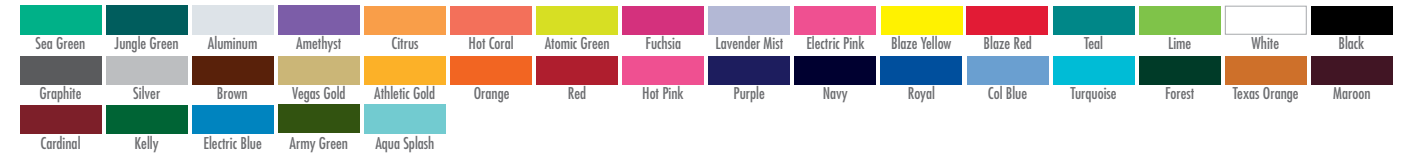

STEP 3: MAKE IT YOUR OWN WITH COLORS AND ART

After choosing your design, customize it with 37 color options. Get inspired by thousands of art design templates or submit your own custom art design. Check out our NEW UltraFuse Design Tool at: gtmsportswear.com/ultrafuse.