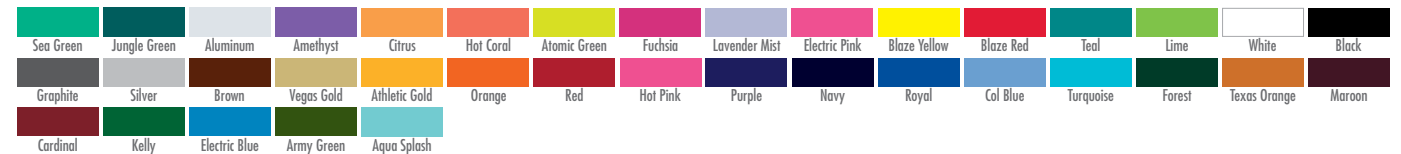

STEP 3: MAKE IT YOUR OWN WITH COLORS AND ART

After choosing your design, customize it with 37 color options. Get inspired by thousands of art design templates or submit your own custom art design. Check out our NEW UltraFuse Design Tool at: gtmsportswear.com/ultrafuse.